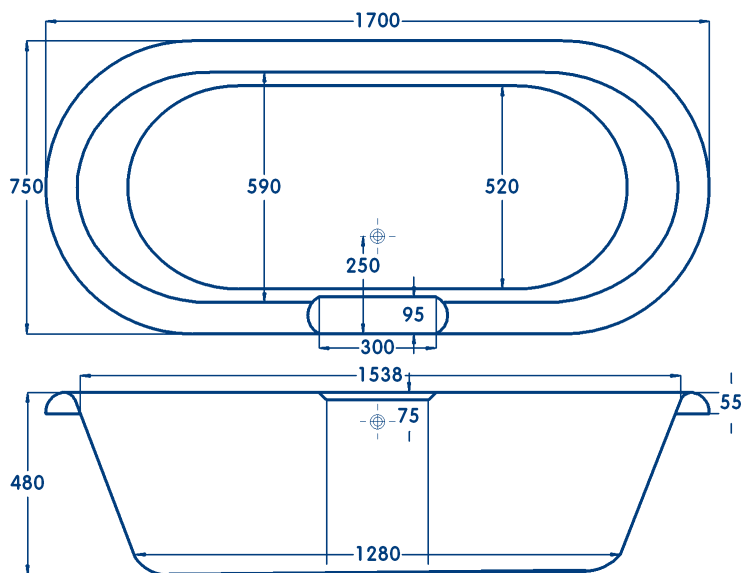

Ascoli Freestanding

1700 x 750mm 247 litres

available with chrome or white feet