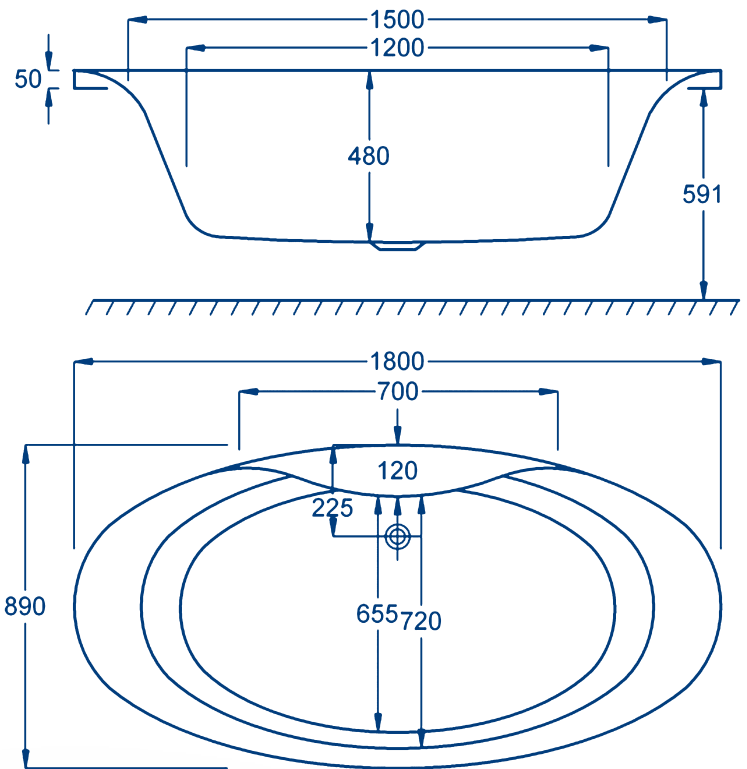

## Elysée Freestanding

1800 x 900mm 330 litres

suitable for 2 persons

available with chrome or white feet