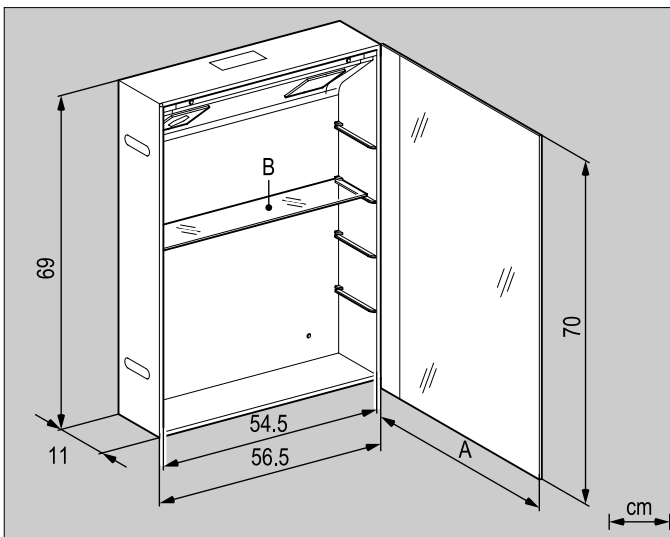

For further information as equipment details please refer to our corresponding price and model list. Alterations are reserved.

972.129 01.08/A

Massblatt
Fiche de mesure
Dimensioned sketch

	118.400 RONplus 60/1/FL	118.401 RONplus 60/2/FL
EVG	1 x 14W, G5	1 x 14W, G5
A	57 (1x)	28.5 (2x)
B	9.0 x 54.1 (3x)	9.0 x 54.1 (3x)