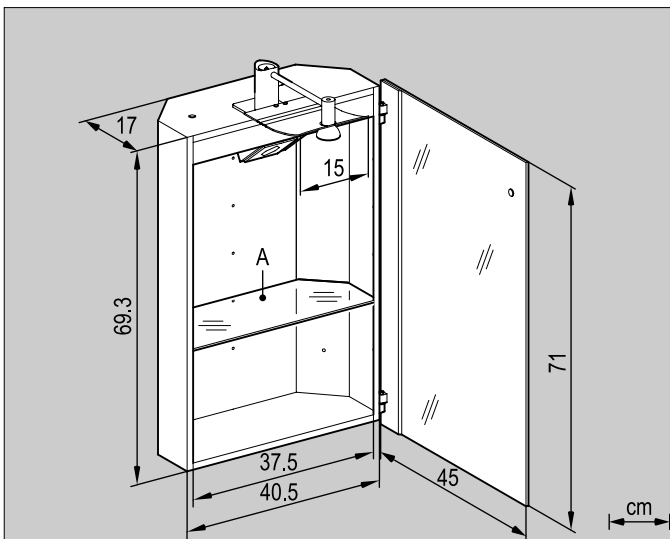

For further information as equipment details please refer to our corresponding price and model list. Alterations are reserved.

972.110 06.06/E

Massblatt
Fiche de mesure
Dimensioned sketch

	118.545; 546	
	RON/E 45/FL/L; R	
	1 x 24W, 2G11	
A	15.1 x 39.6 (3x)	