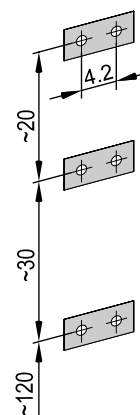

Massblatt
Fiche de mesure
Dimensioned sketch

RON / FL + HAL			RON / 0		
CH	D	GB	CH	D	GB
☒	☒	☒	☒	☒	

118.830
 RON / GS 30

Arbeiten an den elektrischen Anlagen dürfen nur von autorisierten Fachleuten nach den örtlichen Vorschriften ausgeführt werden.

For further information as equipment details please refer to our corresponding price and model list. Alterations are reserved.

972.110 06.06/E

Massblatt
Fiche de mesure
Dimensioned sketch

	118.545; 546	
	RON/E 45/FL/L; R	
	1 x 24W, 2G11	
A	15.1 x 39.6 (3x)	

For further information as equipment details please refer to our corresponding price and model list. Alterations are reserved.

972.129 01.08/A

Massblatt
Fiche de mesure
Dimensioned sketch

	118.400 RONplus 60/1/FL	118.401 RONplus 60/2/FL
EVG	1 x 14W, G5	1 x 14W, G5
A	57 (1x)	28.5 (2x)
B	9.0 x 54.1 (3x)	9.0 x 54.1 (3x)