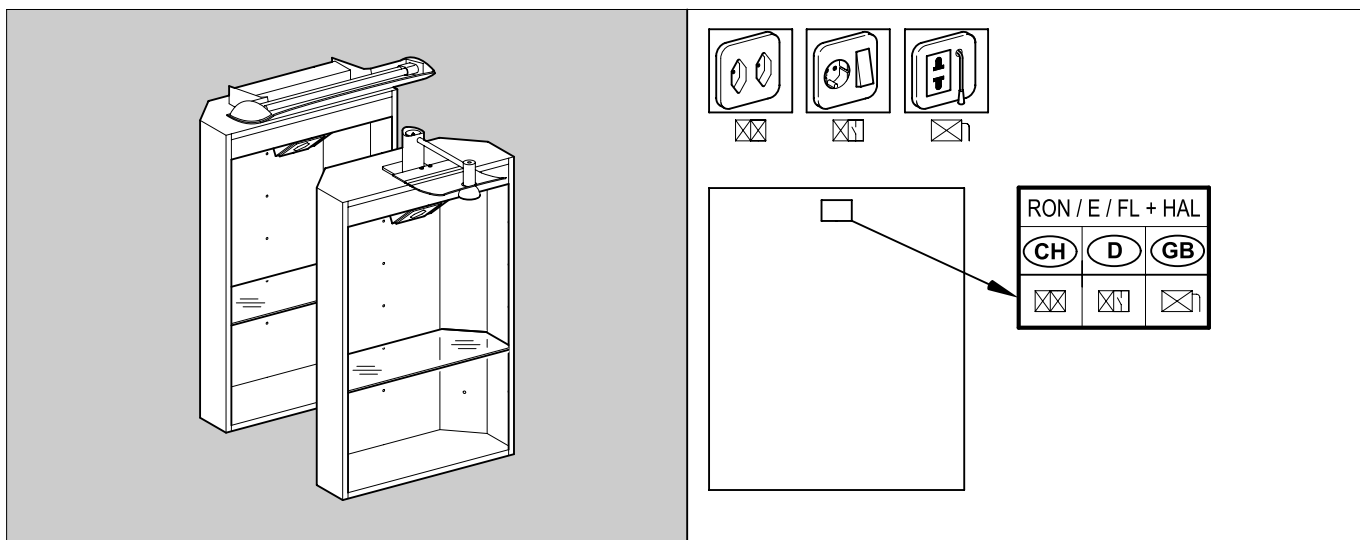

Arbeiten an den elektrischen Anlagen dürfen nur von autorisierten Fachleuten nach den örtlichen Vorschriften ausgeführt werden.

Genauere Angaben über Ausführung und Ausrüstung entnehmen Sie der entsprechenden Preis- und Typenliste. Änderungen vorbehalten.

Les travaux à l'installation électrique ne doivent être effectués que par des spécialistes autorisés selon les prescriptions locales.

Veuillez prendre de plus amples information en ce qui concerne l'équipement de notre liste des prix et des modèles correspondante. Sous réserve de modifications.

Electric installation work may only be carried out by approved specialists according to the local regulations.

For further information as equipment details please refer to our corresponding price and model list. Alterations are reserved.

972.129 01.08/A