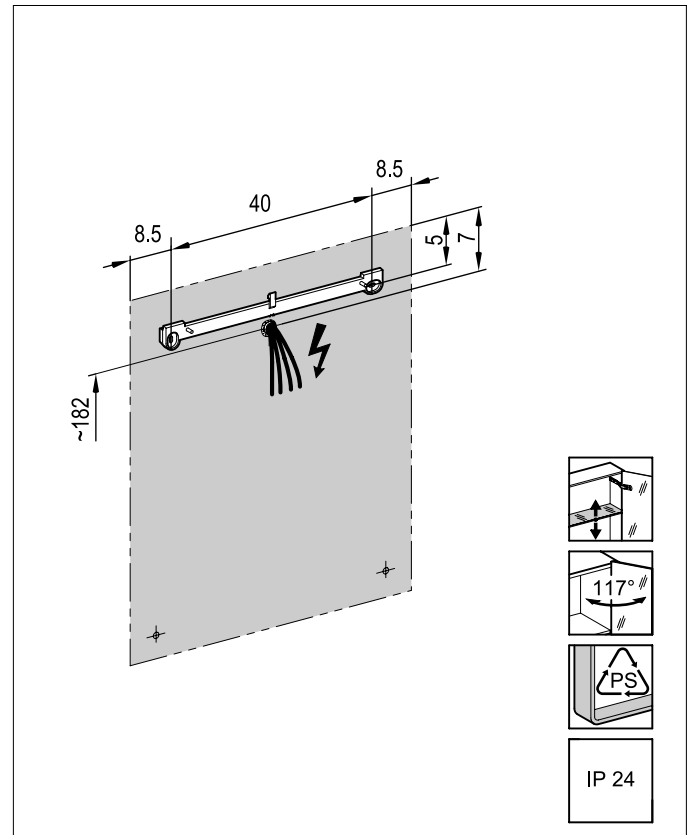

For further information as equipment details please refer to our corresponding price and model list. Alterations are reserved.

972.129 01.08/A

Massblatt
Fiche de mesure
Dimensioned sketch

	118.400 RONplus 60/1/FL	118.401 RONplus 60/2/FL
EVG	1 x 14W, G5	1 x 14W, G5
A	57 (1x)	28.5 (2x)
B	9.0 x 54.1 (3x)	9.0 x 54.1 (3x)