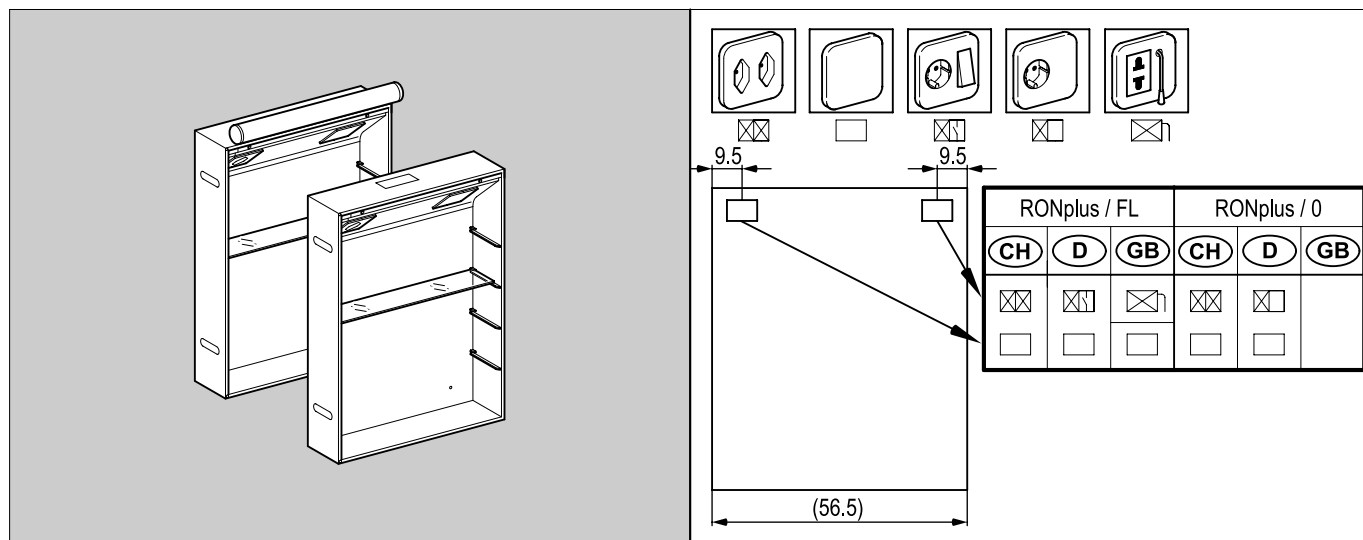

Arbeiten an den elektrischen Anlagen dürfen nur von autorisierten Fachleuten nach den örtlichen Vorschriften ausgeführt werden.

Genauere Angaben über Ausführung und Ausrüstung entnehmen Sie der entsprechenden Preis- und Typenliste. Änderungen vorbehalten.

Les travaux à l'installation électrique ne doivent être effectués que par des spécialistes autorisés selon les prescriptions locales.

Veuillez prendre de plus amples information en ce qui concerne l'équipement de notre liste des prix et des modèles correspondante. Sous réserve de modifications.

Electric installation work may only be carried out by approved specialists according to the local regulations.

For further information as equipment details please refer to our corresponding price and model list. Alterations are reserved.