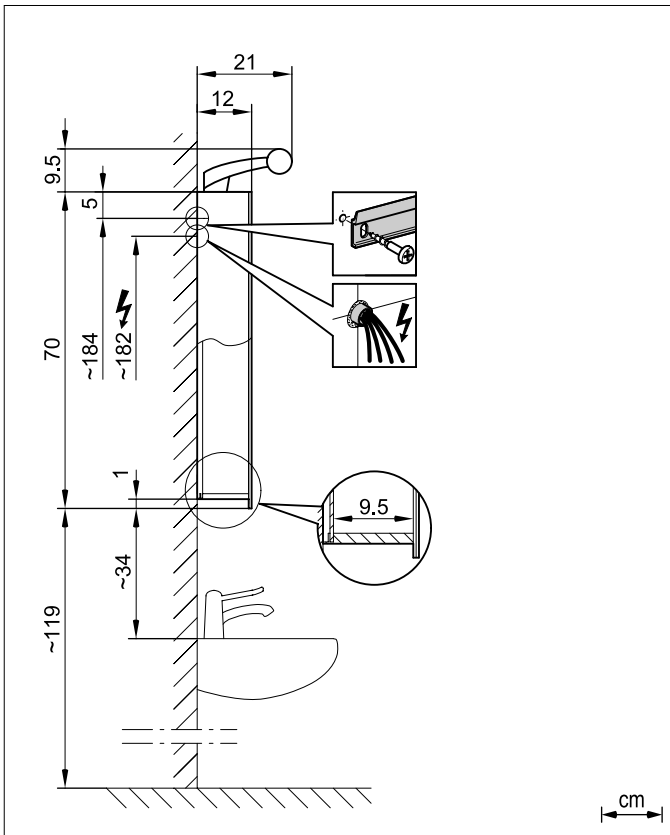

For further information as equipment details please refer to our corresponding price and model list. Alterations are reserved.

972.110 06.06/E

Massblatt
Fiche de mesure
Dimensioned sketch

	118.545; 546	
	RON/E 45/FL/L; R	
	1 x 24W, 2G11	
A	15.1 x 39.6 (3x)	

For further information as equipment details please refer to our corresponding price and model list. Alterations are reserved.

972.129 01.08/A

Massblatt
Fiche de mesure
Dimensioned sketch

	118.400 RONplus 60/1/FL	118.401 RONplus 60/2/FL
EVG	1 x 14W, G5	1 x 14W, G5
A	57 (1x)	28.5 (2x)
B	9.0 x 54.1 (3x)	9.0 x 54.1 (3x)