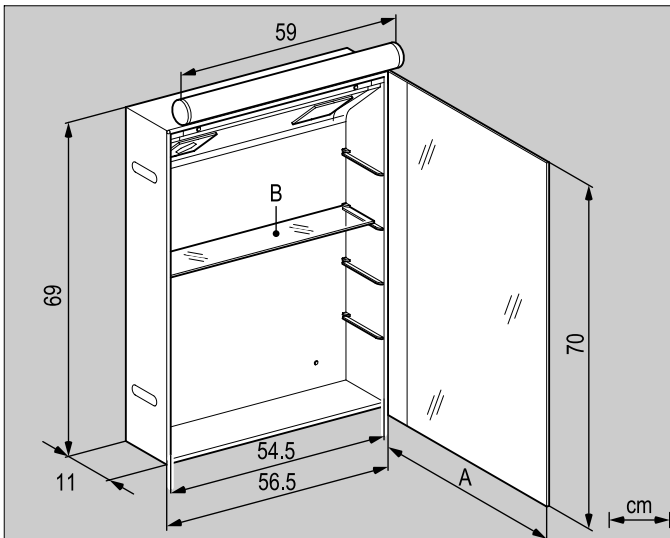

Massblatt
Fiche de mesure
Dimensioned sketch

	118.400 RONplus 60/1/FL	118.401 RONplus 60/2/FL
EVG	1 x 14W, G5	1 x 14W, G5
A	57 (1x)	28.5 (2x)
B	9.0 x 54.1 (3x)	9.0 x 54.1 (3x)