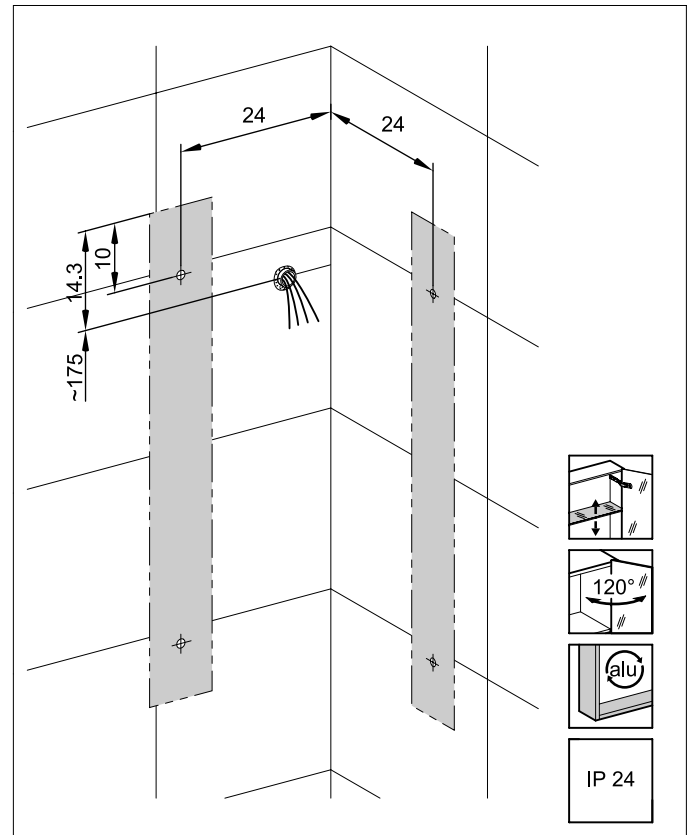

For further information as equipment details please refer to our corresponding price and model list. Alterations are reserved.

972.110 06.06/E

Massblatt
Fiche de mesure
Dimensioned sketch

	118.545; 546	
	RON/E 45/FL/L; R	
	1 x 24W, 2G11	
A	15.1 x 39.6 (3x)	