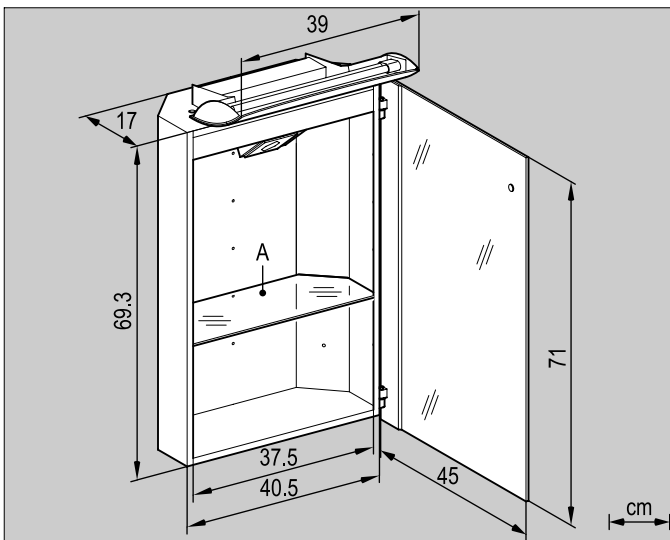

For further information as equipment details please refer to our corresponding price and model list. Alterations are reserved.

972.110 06.06/E

Massblatt
Fiche de mesure
Dimensioned sketch

	118.545; 546	
	RON/E 45/FL/L; R	
	1 x 24W, 2G11	
A	15.1 x 39.6 (3x)	