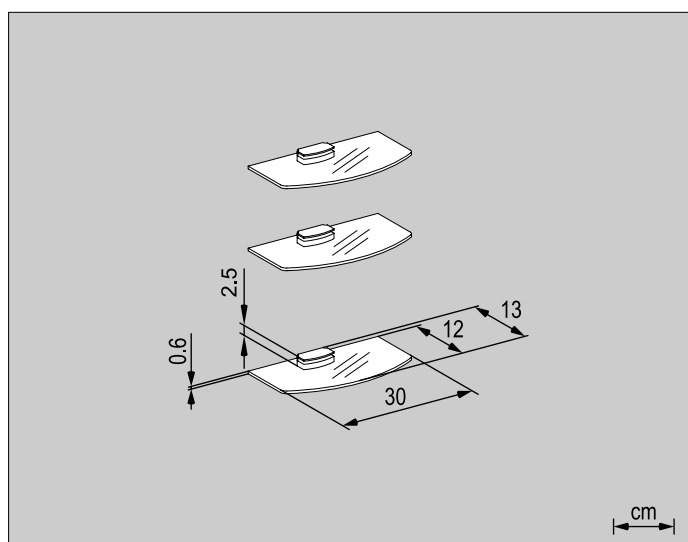

Massblatt
Fiche de mesure
Dimensioned sketch

RON / FL + HAL			RON / 0		
CH	D	GB	CH	D	GB
☒	☒	☒	☒	☒	

118.830
RON / GS 30

Arbeiten an den elektrischen Anlagen dürfen nur von autorisierten Fachleuten nach den örtlichen Vorschriften ausgeführt werden.

Genauere Angaben über Ausführung und Ausrüstung entnehmen Sie der entsprechenden Preis- und Typenliste. Änderungen vorbehalten.

Les travaux à l'installation électrique ne doivent être effectués que par des spécialistes autorisés selon les prescriptions locales.

Veuillez prendre de plus amples information en ce qui concerne l'équipement de notre liste des prix et des modèles correspondante. Sous réserve de modifications.

Electric installation work may only be carried out by approved specialists according to the local regulations.

For further information as equipment details please refer to our corresponding price and model list. Alterations are reserved.

972.110 06.06/E