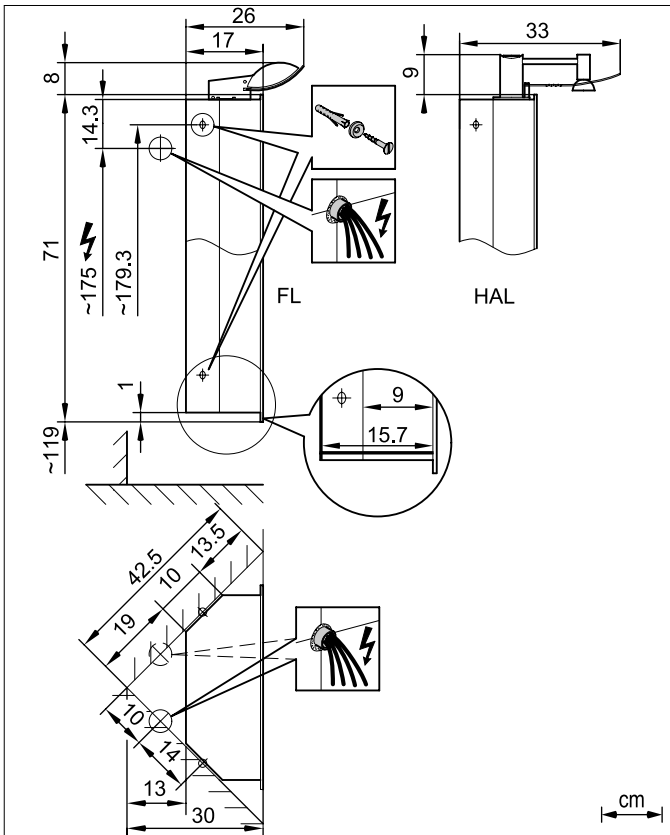

For further information as equipment details please refer to our corresponding price and model list. Alterations are reserved.

972.110 06.06/E

Massblatt
Fiche de mesure
Dimensioned sketch

	118.545; 546	
	RON/E 45/FL/L; R	
	1 x 24W, 2G11	
A	15.1 x 39.6 (3x)	